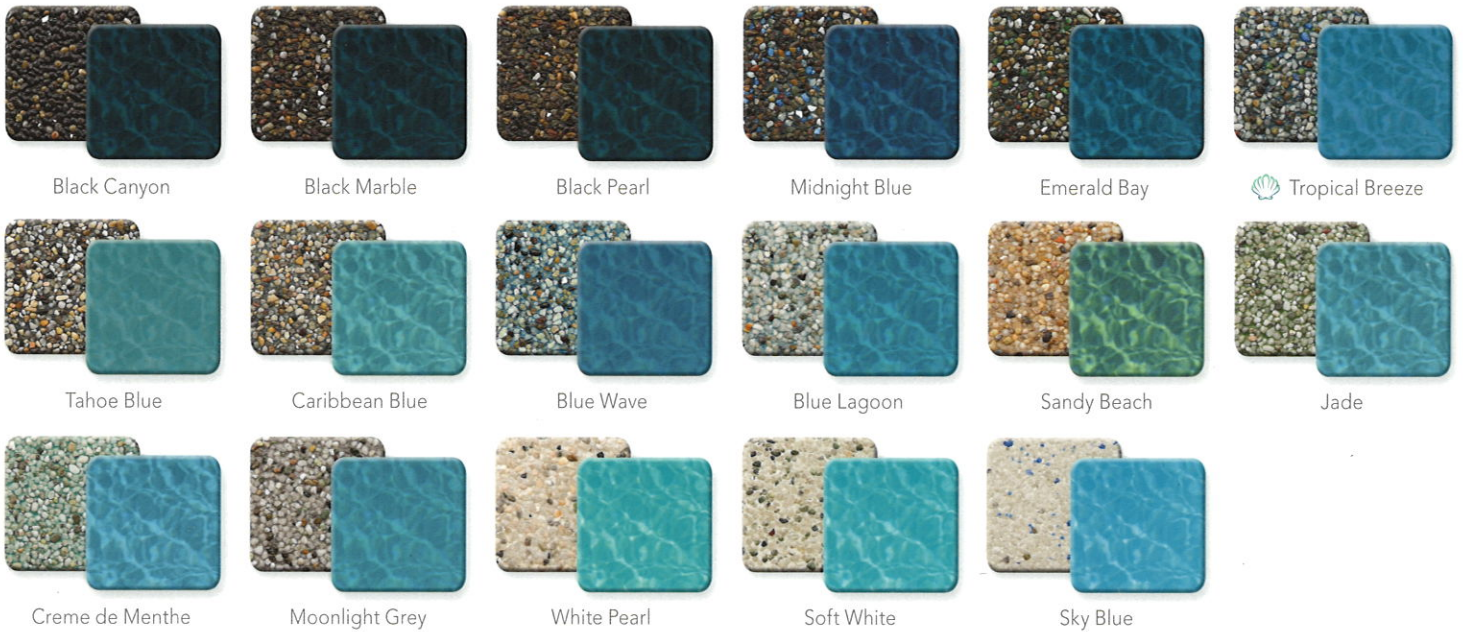

The World's Most Trusted Pool Finishes®

PebbleTec® The Original

The ORIGINAL aggregate pool finish that delivers enduring elegance and durability. It is a perfect choice for those desiring a more natural environment for their pool or spa.

PebbleSheen® Refined Textured Finish

Our most popular pool finish offering the same natural beauty and inherent qualities as the original PebbleTec® pool finish with a more refined texture.

PebbleBrilliance™
Elegant Infused Finish

A blend of vibrant glass beads and natural stone aggregate. The stunning beauty of the glass beads creates an infusion of color delivering a captivating finish and a uniquely brilliant water color.

PebbleFina®
Enduring Smooth Finish

This exclusive product line, made from our smallest natural pebbles, is enriched with additives that provide superior strength and long-lasting durability over a traditional pool finish.

*Certain finishes include Shimmering Sea and/or Stardust for added elegance and sparkle.