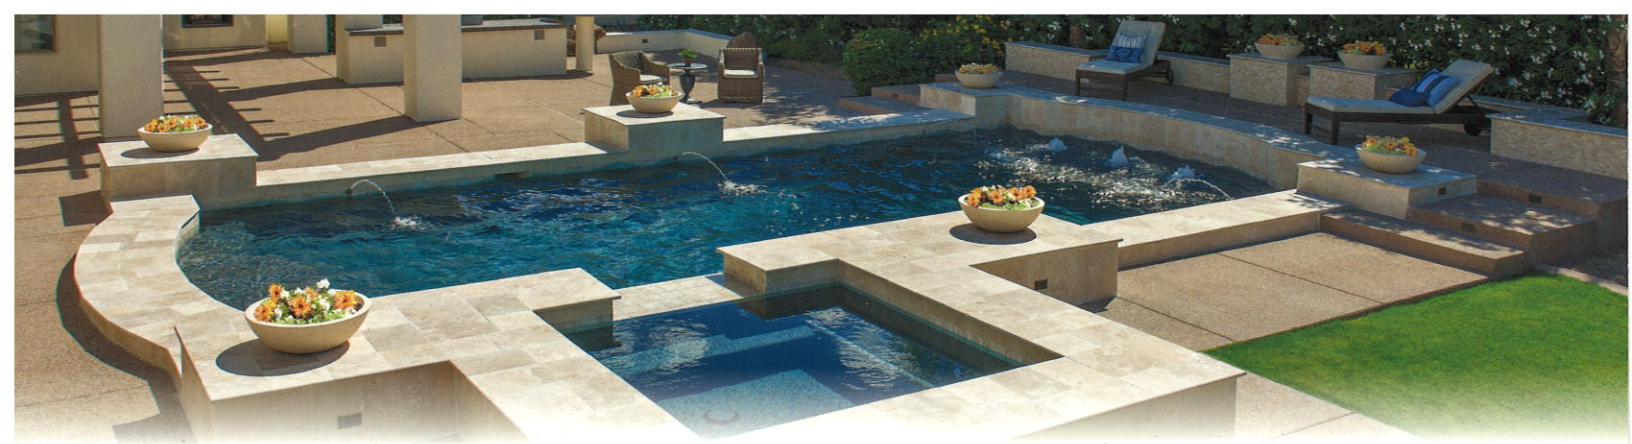

The World's Most Trusted Pool Finishes®

PebbleTec® The Original

The ORIGINAL aggregate pool finish that delivers enduring elegance and durability. It is a perfect choice for those desiring a more natural environment for their pool or spa.

PebbleSheen® Refined Textured Finish

Our most popular pool finish offering the same natural beauty and inherent qualities as the original PebbleTec® pool finish with a more refined texture.

PebbleBrilliance™
Elegant Infused Finish