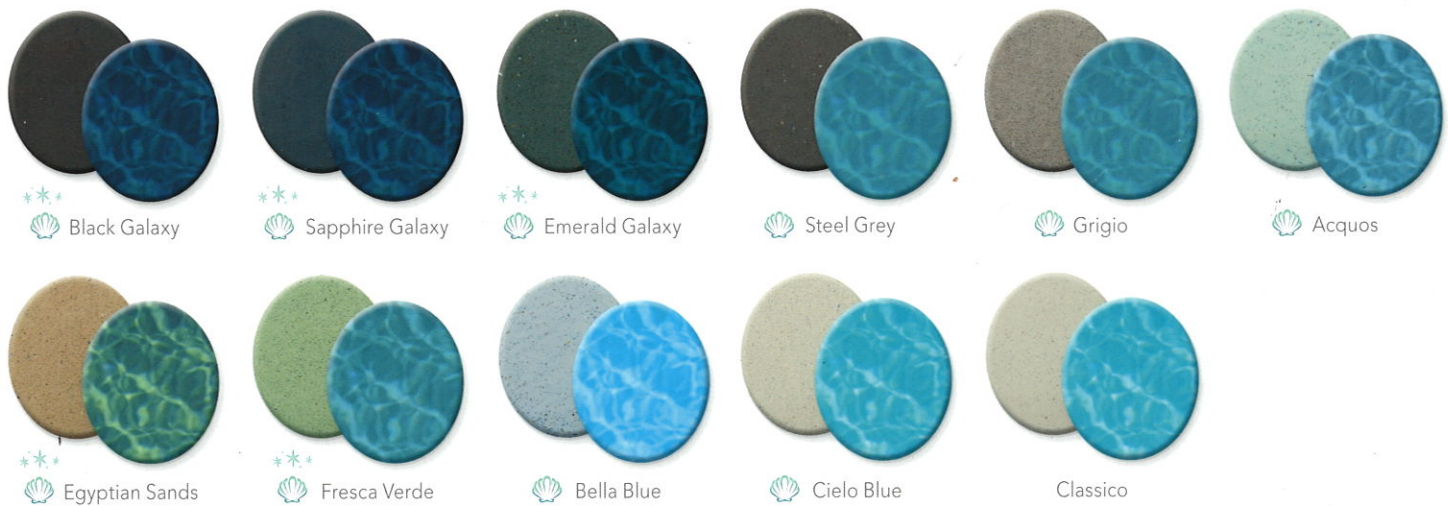

The World's Most Trusted Pool Finishes®

PebbleTec® The Original

The ORIGINAL aggregate pool finish that delivers enduring elegance and durability. It is a perfect choice for those desiring a more natural environment for their pool or spa.

PebbleSheen® Refined Textured Finish

Our most popular pool finish offering the same natural beauty and inherent qualities as the original PebbleTec® pool finish with a more refined texture.

PebbleBrilliance™
Elegant Infused Finish

A blend of vibrant glass beads and natural stone aggregate. The stunning beauty of the glass beads creates an infusion of color delivering a captivating finish and a uniquely brilliant water color.

PebbleFina®
Enduring Smooth Finish

This exclusive product line, made from our smallest natural pebbles, is enriched with additives that provide superior strength and long-lasting durability over a traditional pool finish.

*Certain finishes include Shimmering Sea and/or Stardust for added elegance and sparkle.