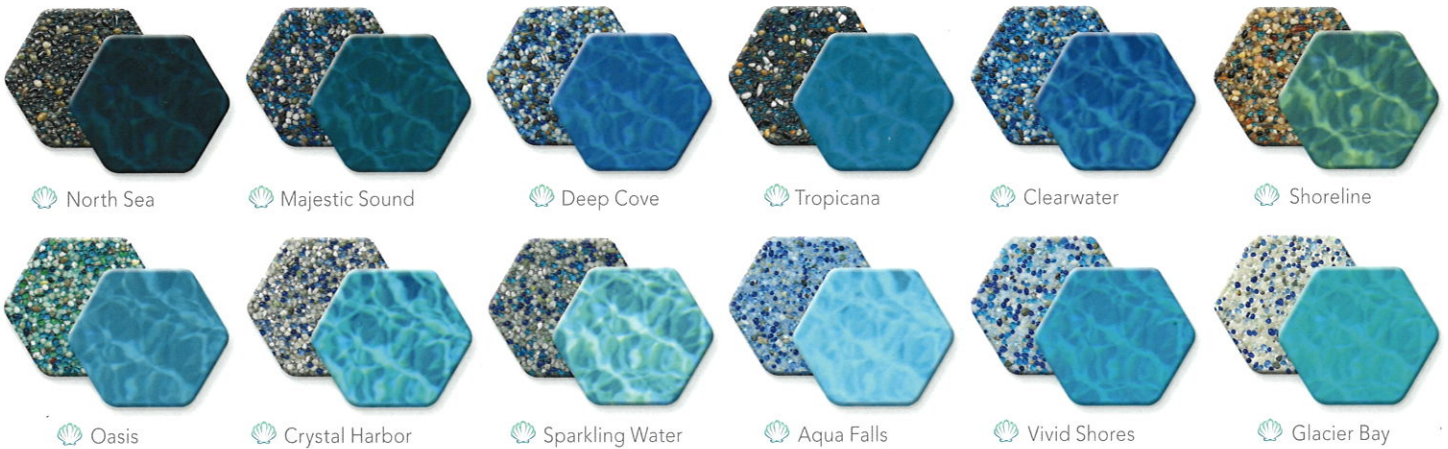

The World's Most Trusted Pool Finishes®

PebbleTec® The Original

The ORIGINAL aggregate pool finish that delivers enduring elegance and durability. It is a perfect choice for those desiring a more natural environment for their pool or spa.

PebbleSheen® Refined Textured Finish

Our most popular pool finish offering the same natural beauty and inherent qualities as the original PebbleTec® pool finish with a more refined texture.

PebbleBrilliance™
Elegant Infused Finish

A blend of vibrant glass beads and natural stone aggregate. The stunning beauty of the glass beads creates an infusion of color delivering a captivating finish and a uniquely brilliant water color.

PebbleFina®
Enduring Smooth Finish

This exclusive product line, made from our smallest natural pebbles, is enriched with additives that provide superior strength and long-lasting durability over a traditional pool finish.

*Certain finishes include Shimmering Sea and/or Stardust for added elegance and sparkle.